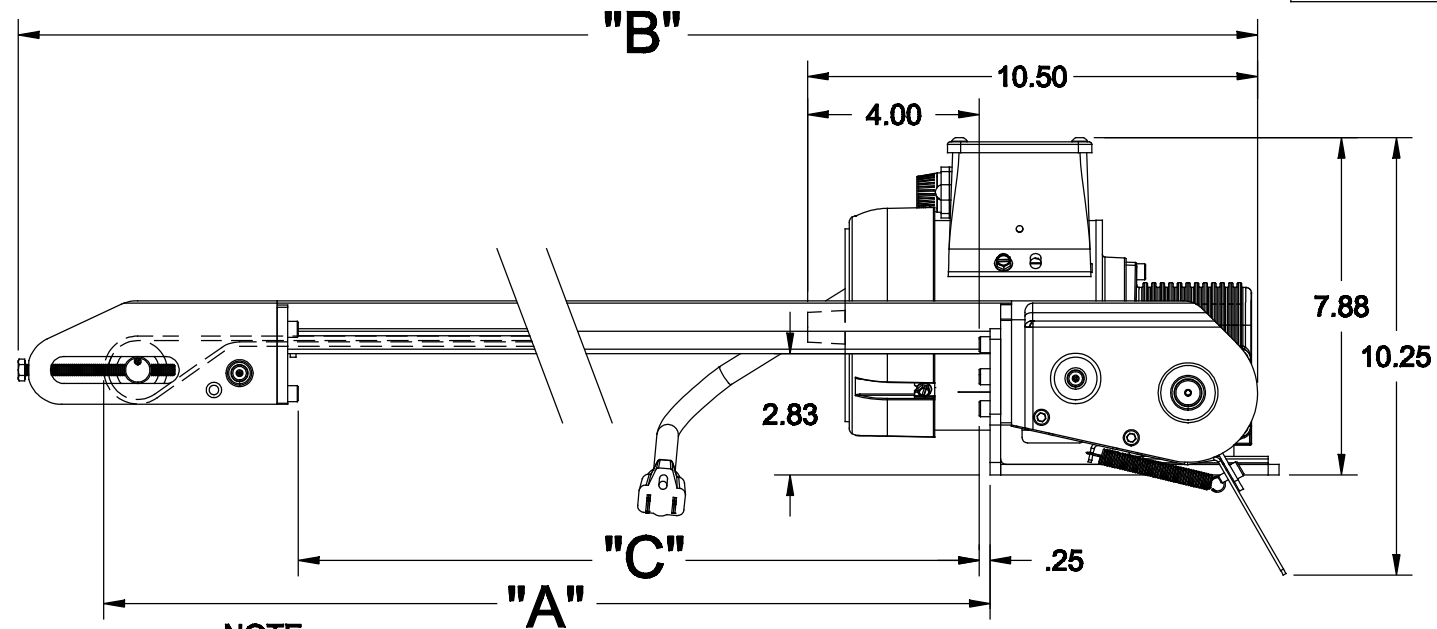

# PAX RIGHT ANGLE CONVEYOR

CONVEYOR LENGTH	A	B	C
4'	48"	56.06"	43.00"
5'	60"	68.06"	55.00"
6'	72"	80.06"	67.00"
7'	84"	92.06"	79.00"
8'	96"	104.06"	91.00"

CONVEYOR WIDTH	D	E
4"	3.95"	2.35"
5"	4.95"	3.35"
6"	5.95"	4.35"
7"	6.95"	5.35"
8"	7.95"	6.35"
9"	8.95"	7.35"
10"	9.95"	8.35"
11"	10.95"	9.35"
12"	11.95"	10.35"
14"	13.95"	12.35"
16"	15.95"	14.35"
18"	17.95"	16.35"
20"	19.95"	18.35"

**NOTE:**  
 TRAVEL OF CONVEYED MATERIAL MAY BE TOWARD OR AWAY FROM DRIVE END.  
 PLEASE SPECIFY BEFORE ORDERING.