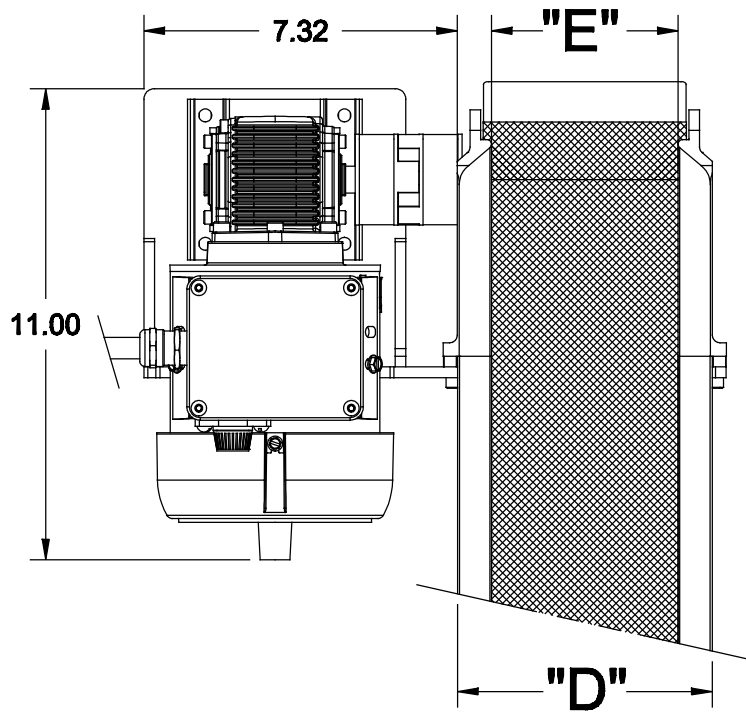

# PAX RIGHT ANGLE CONVEYOR

CONVEYOR LENGTH	A	B	C
4'	48"	56.06"	43.00"
5'	60"	68.06"	55.00"
6'	72"	80.06"	67.00"
7'	84"	92.06"	79.00"
8'	96"	104.06"	91.00"

CONVEYOR WIDTH	D	E
4"	3.95"	2.35"
5"	4.95"	3.35"
6"	5.95"	4.35"
7"	6.95"	5.35"
8"	7.95"	6.35"
9"	8.95"	7.35"
10"	9.95"	8.35"
11"	10.95"	9.35"
12"	11.95"	10.35"
14"	13.95"	12.35"
16"	15.95"	14.35"
18"	17.95"	16.35"
20"	19.95"	18.35"

**NOTE:**  
 TRAVEL OF CONVEYED MATERIAL MAY BE TOWARD OR AWAY FROM DRIVE END.  
 PLEASE SPECIFY BEFORE ORDERING.